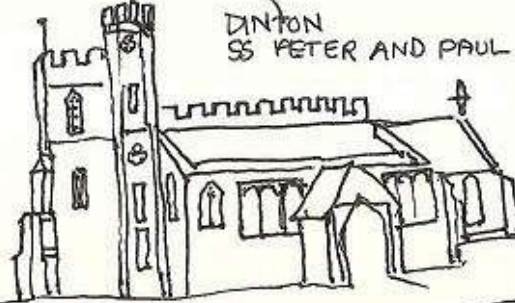

A418

DINTON
SS PETER AND PAUL